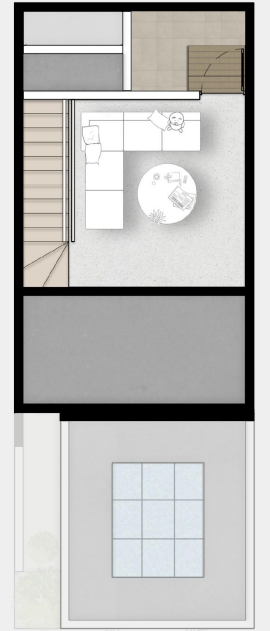

10x15 Danau
NARA

LT:150m² | LB:245m²

CLUSTER
ANGSANA

1st Floor

2nd Floor

Attic Floor

AIRA
4.2 X 10

2 Bedroom