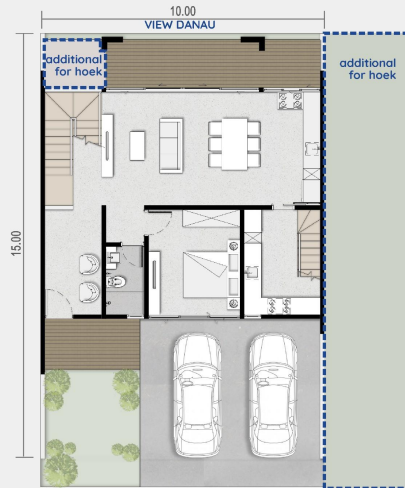

LYRA
(LAKE) 8X15

3+1 Bedroom

LT Badan: 120m² | LB: 196m²
LT Hoek: 165m² | LB: 201m²

TAMPAK DEPAN

TAMPAK DANAU

CLUSTER
ANGSANA

1st Floor

2nd Floor